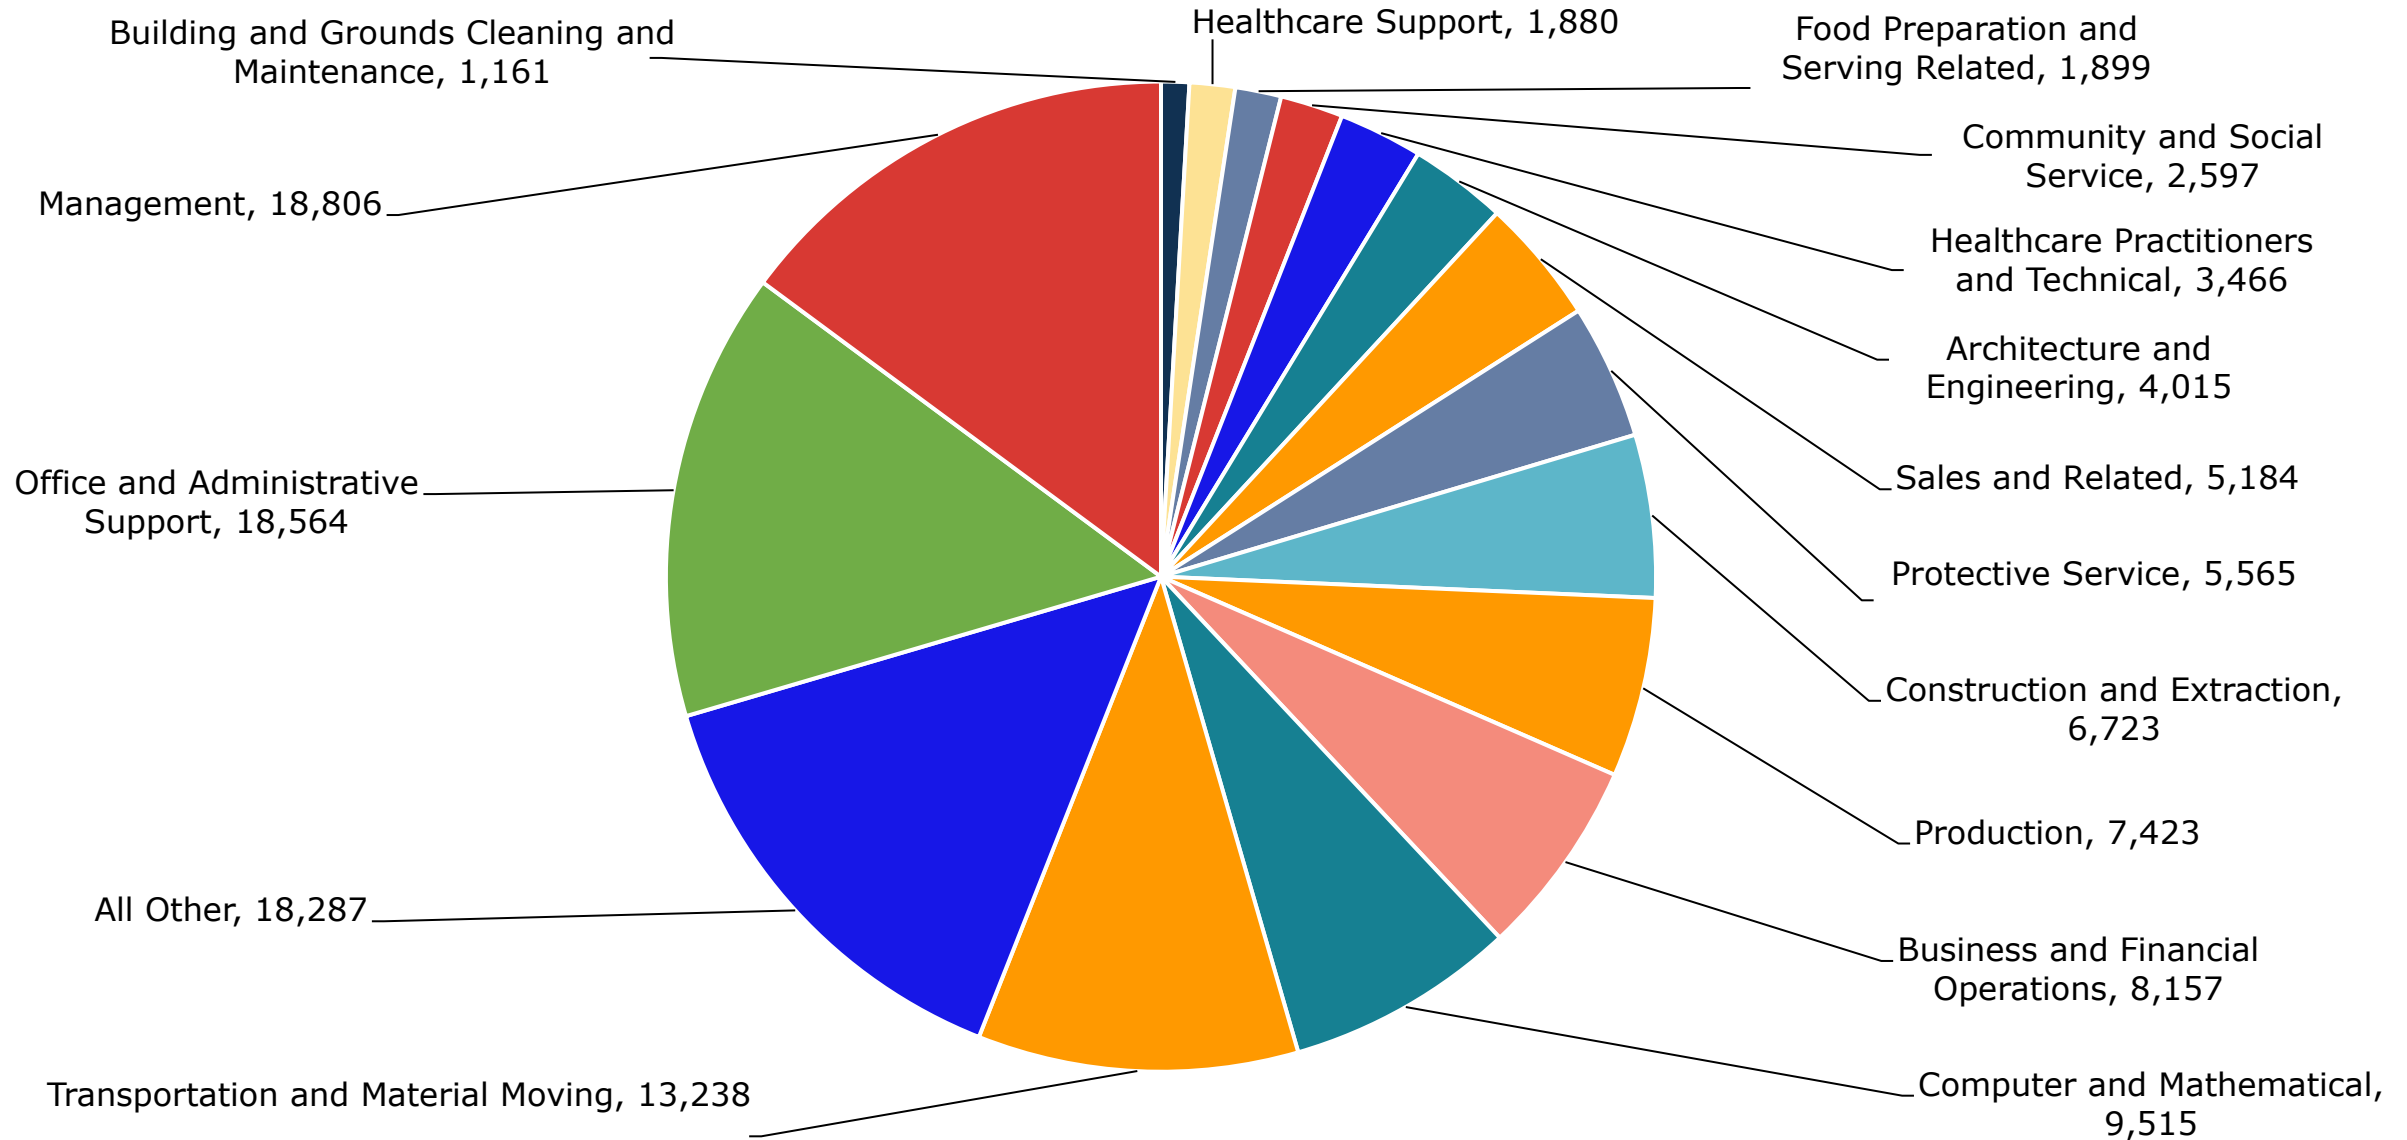

WorkInTexas.com Job Seeker Supply

Veterans – Statewide

As of July 3, 2024

126,480 Total Job Seekers