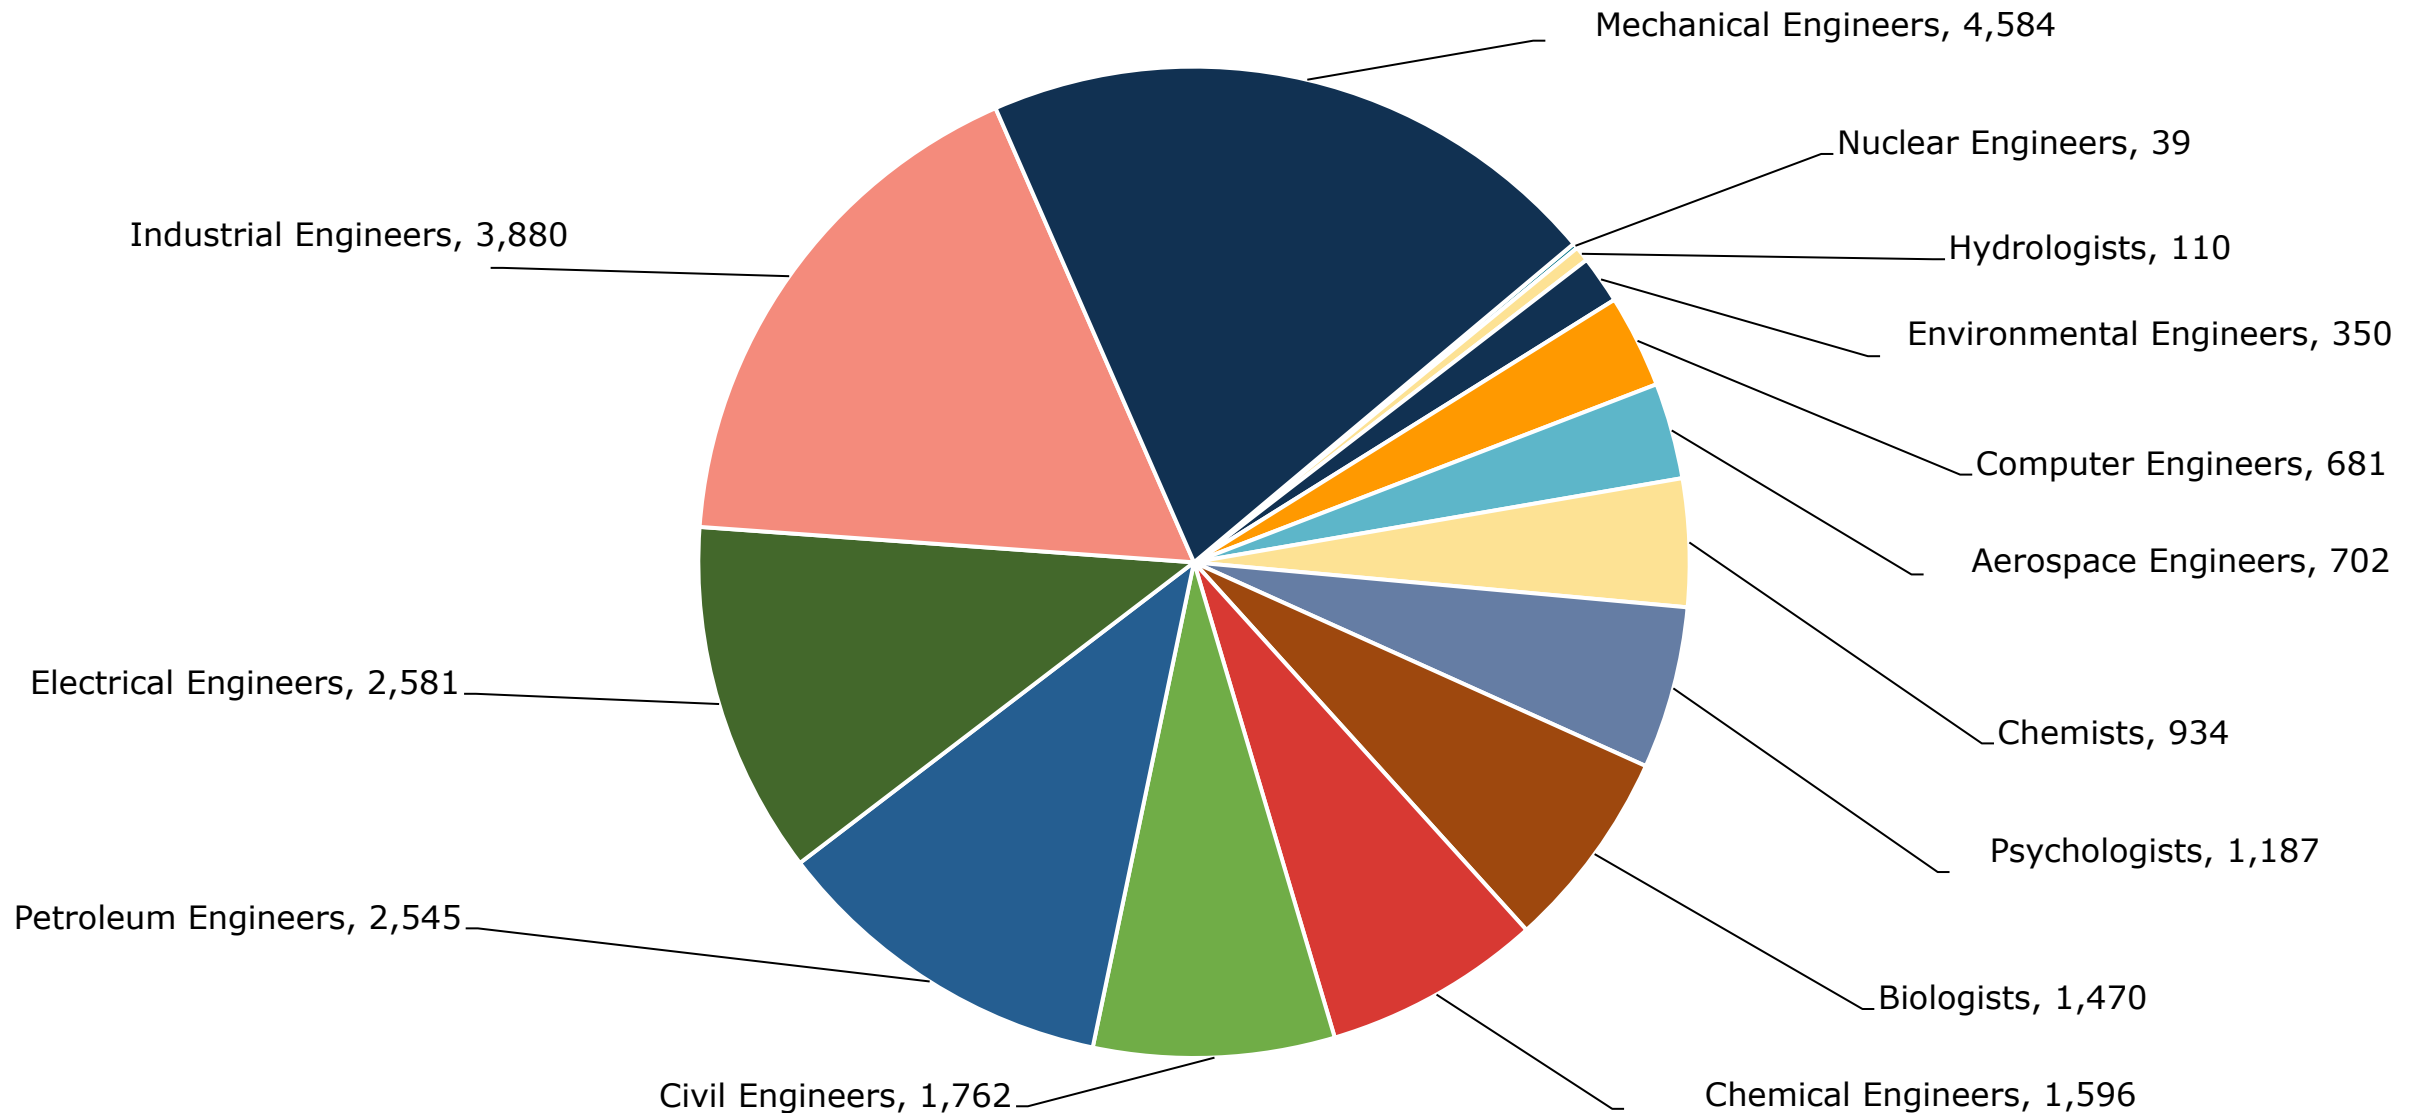

## All Job Seekers – Statewide

As of July 3, 2024

2,050,023 Total Job Seekers

# WorkInTexas.com Job Seeker Supply Science & Engineering – Statewide As of July 3, 2024

22,421 Total Job Seekers