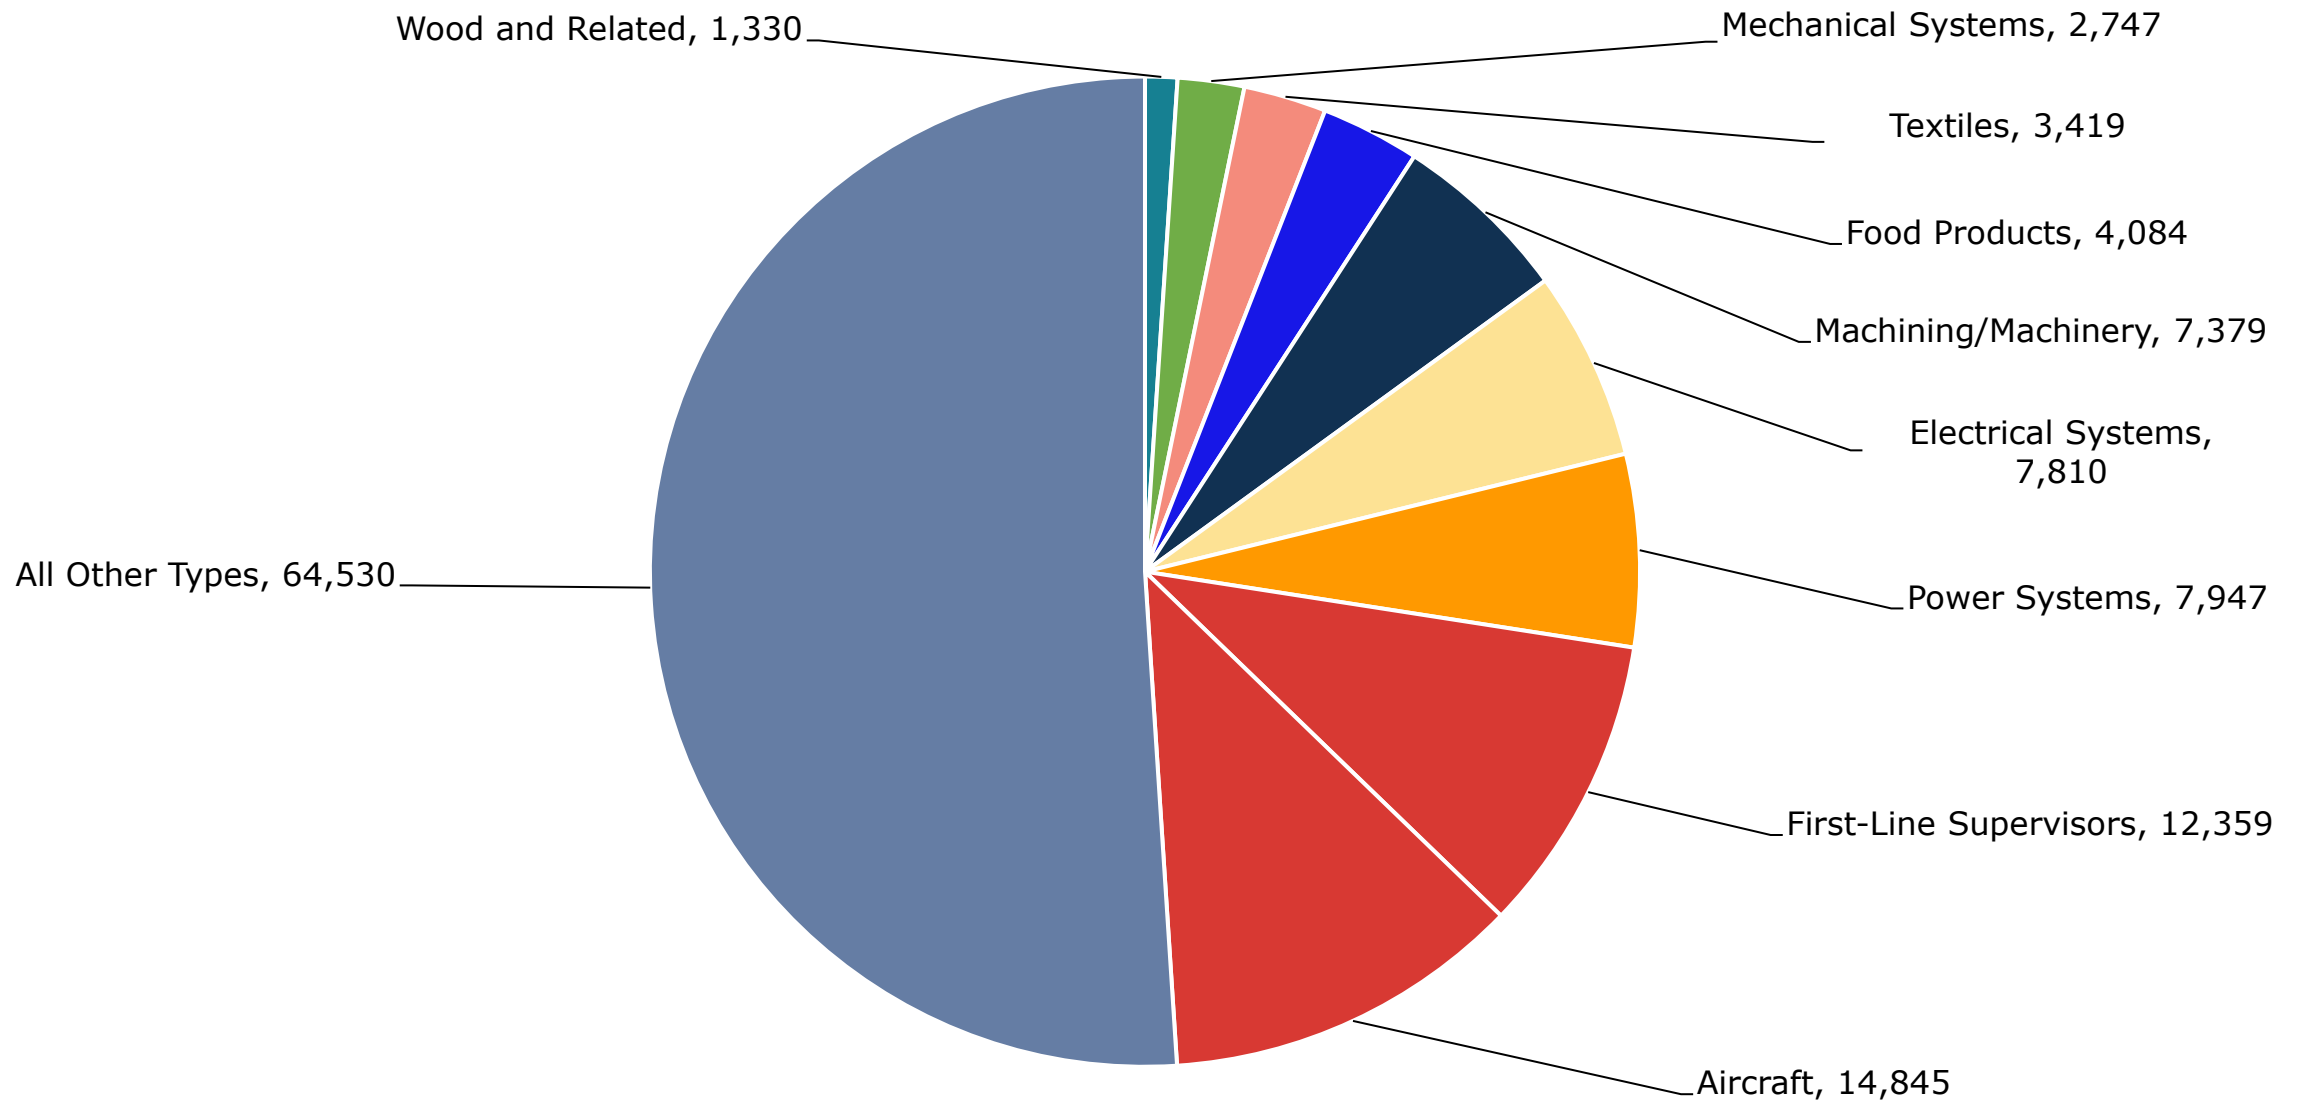

## All Job Seekers – Statewide

As of July 3, 2024

2,050,023 Total Job Seekers

# WorkInTexas.com Job Seeker Supply Information Technology – Statewide

As of July 3, 2024

68,188 Total Job Seekers

## Manufacturing – Statewide

As of July 3, 2024

126,450 Total Job Seekers