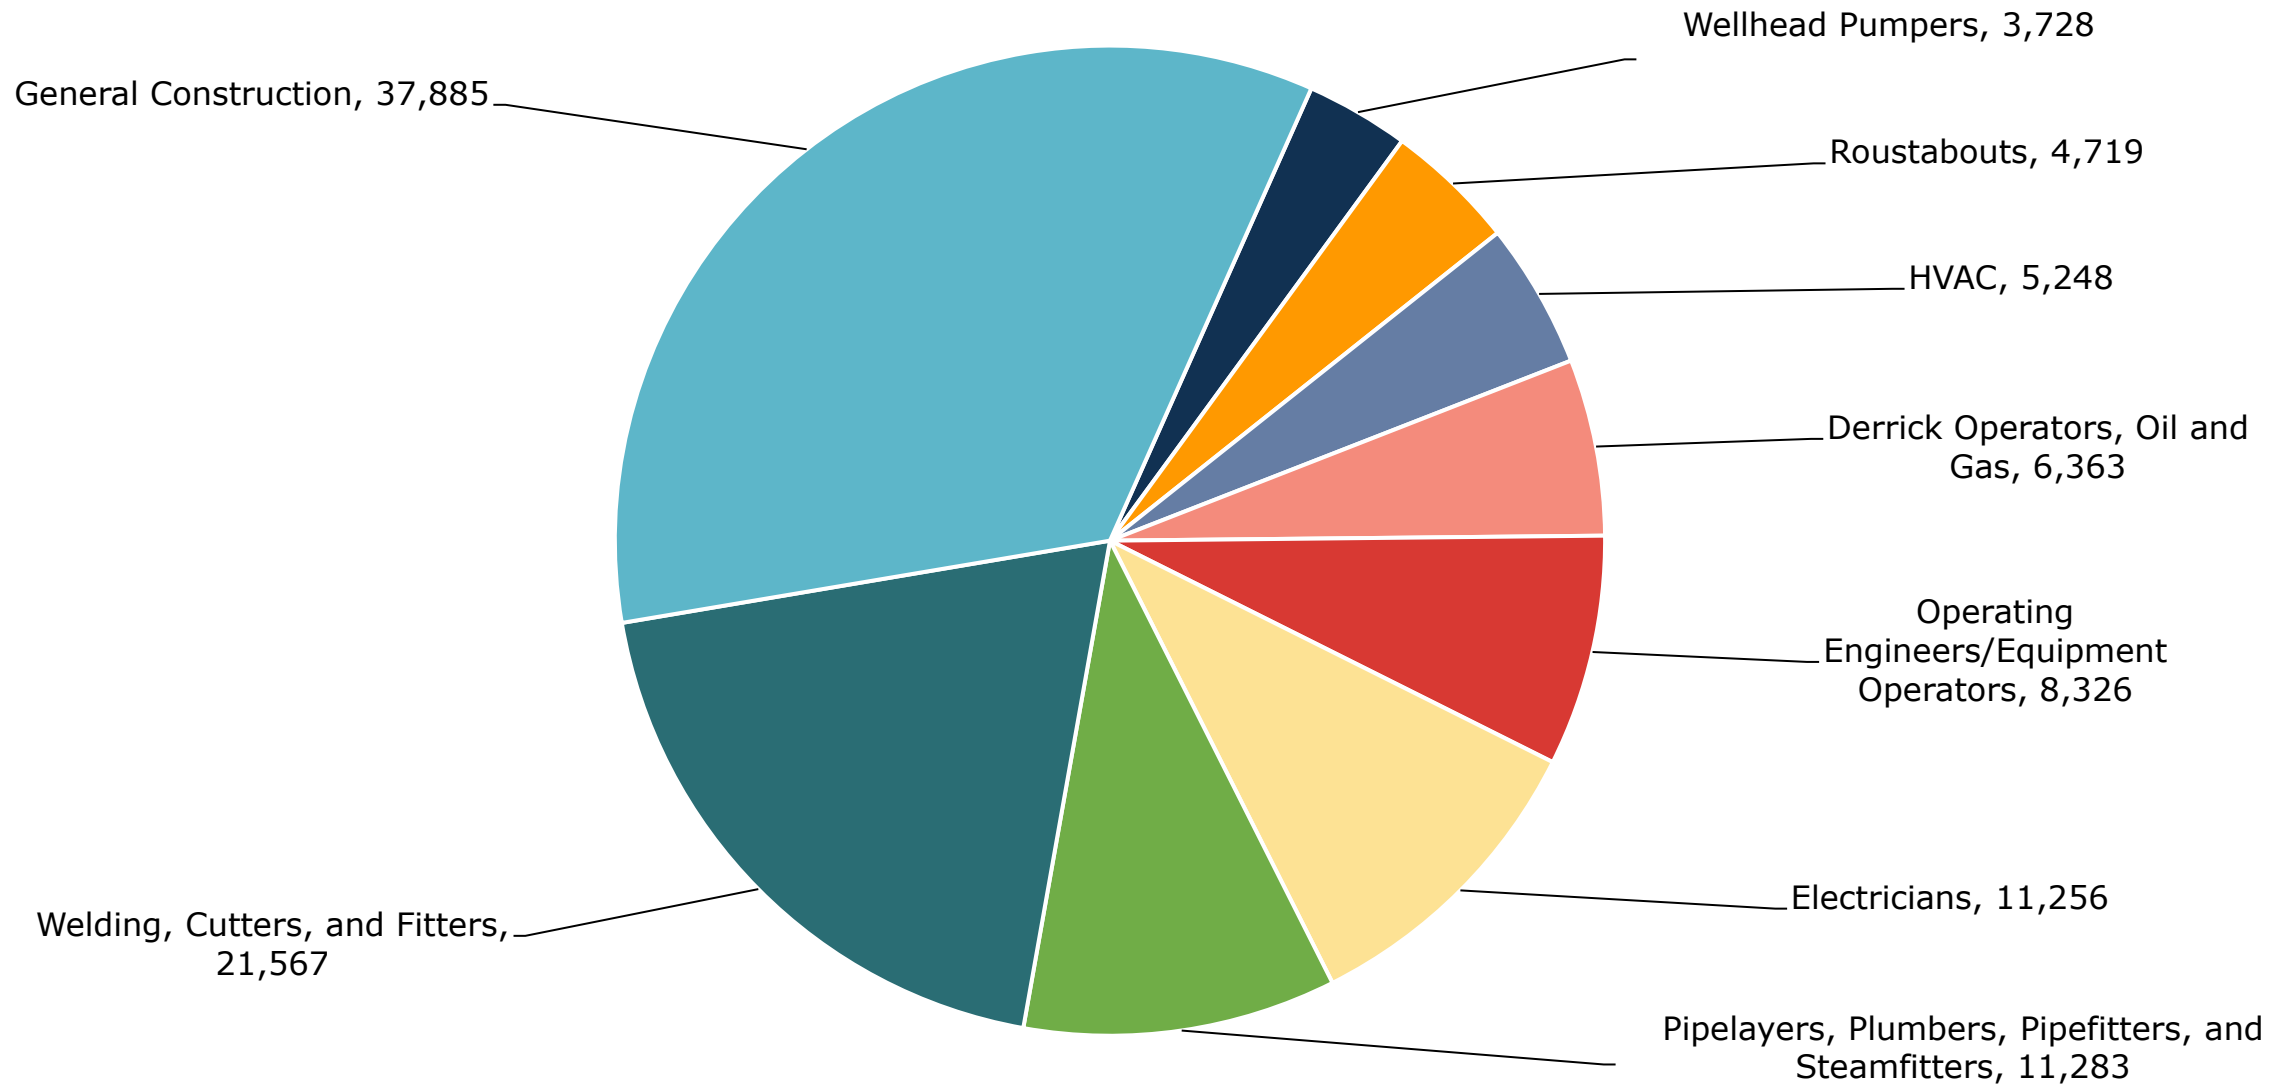

WorkInTexas.com Job Seeker Supply

Trade – Statewide

As of July 3, 2024

110,375 Total Job Seekers