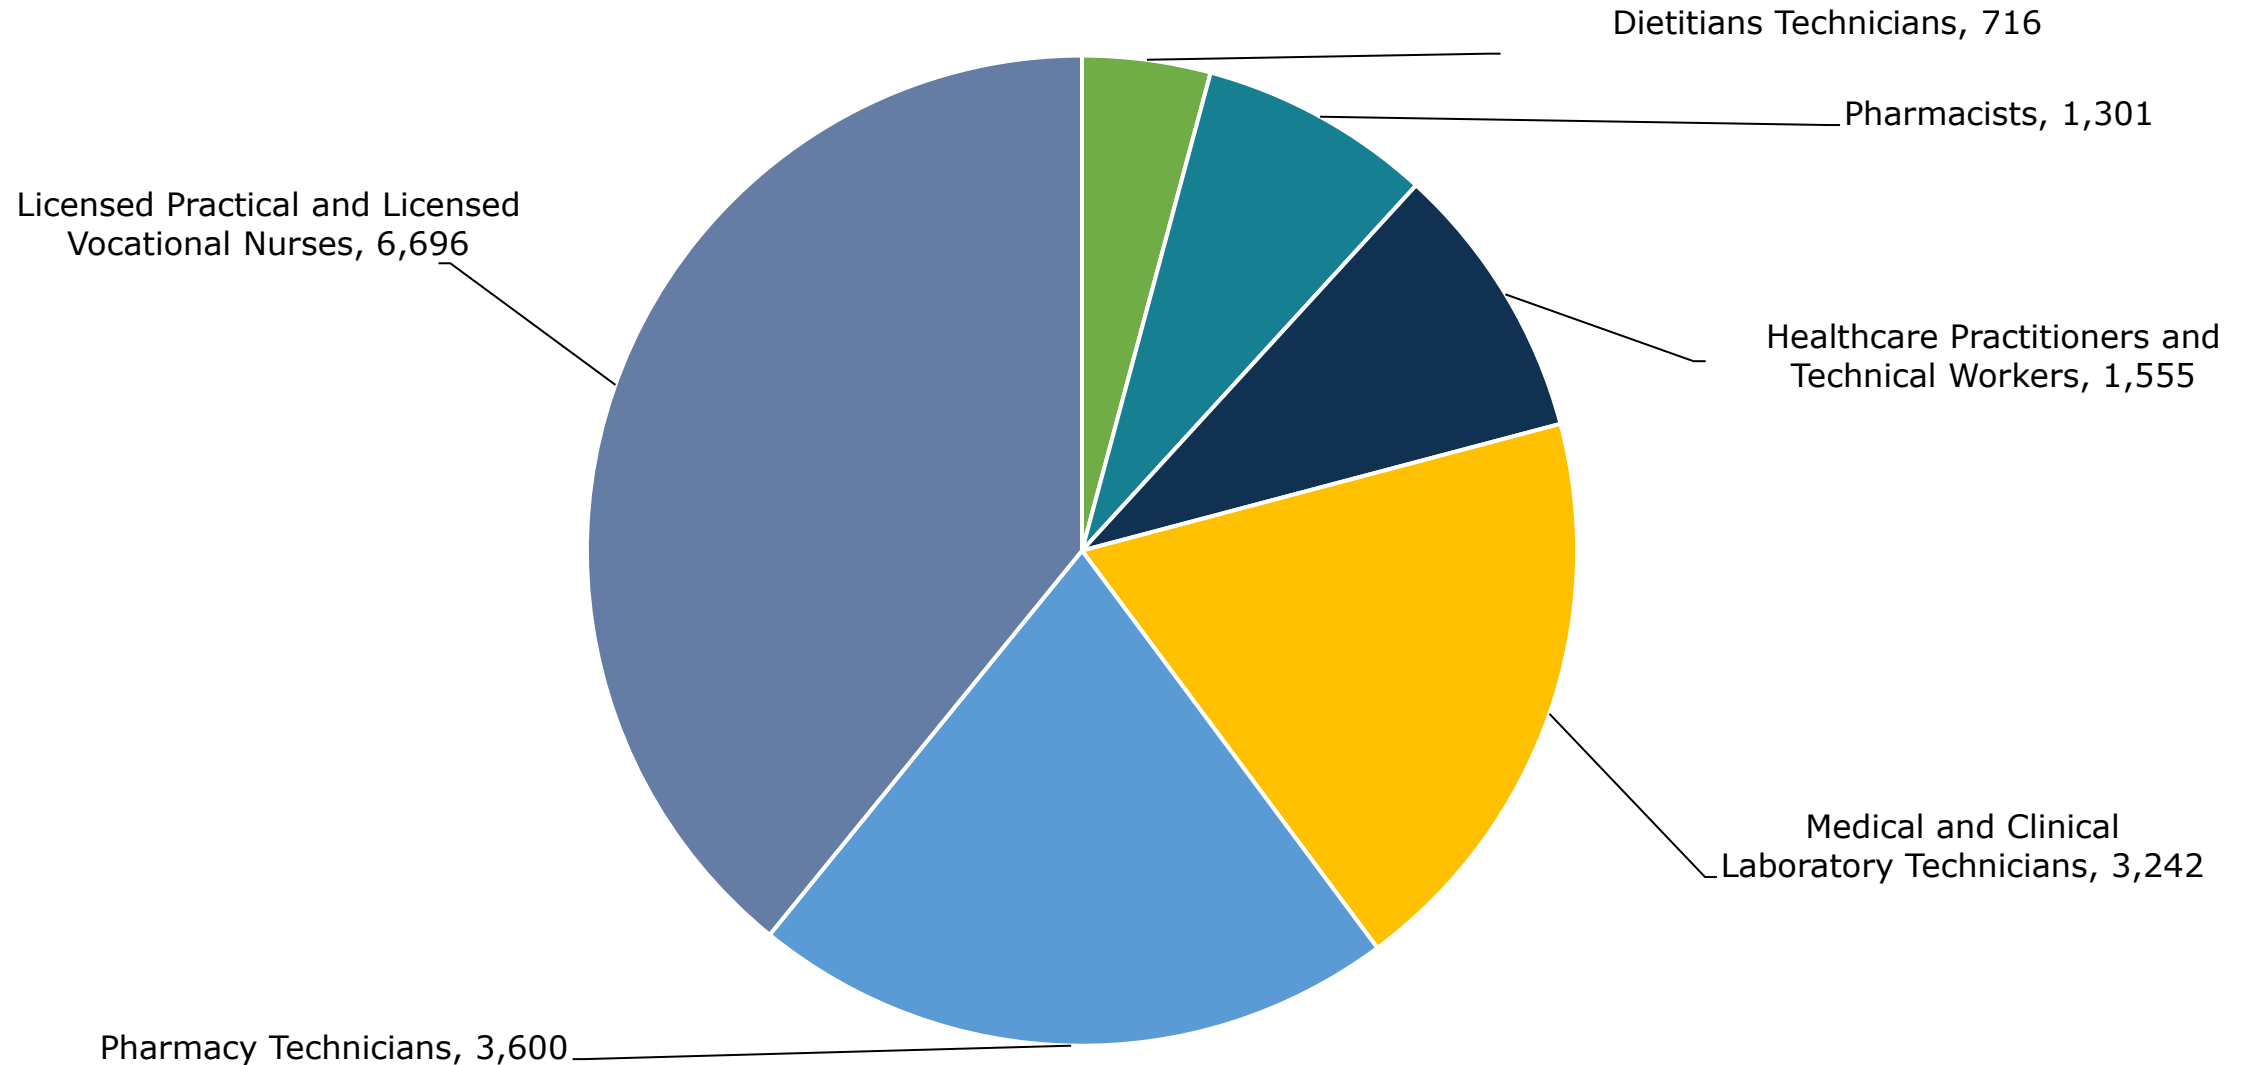

## Manufacturing – Statewide

As of July 3, 2024

126,450 Total Job Seekers

## Trade – Statewide

As of July 3, 2024

110,375 Total Job Seekers

## Professional Health – Statewide

As of July 3, 2024

17,110 Total Job Seekers