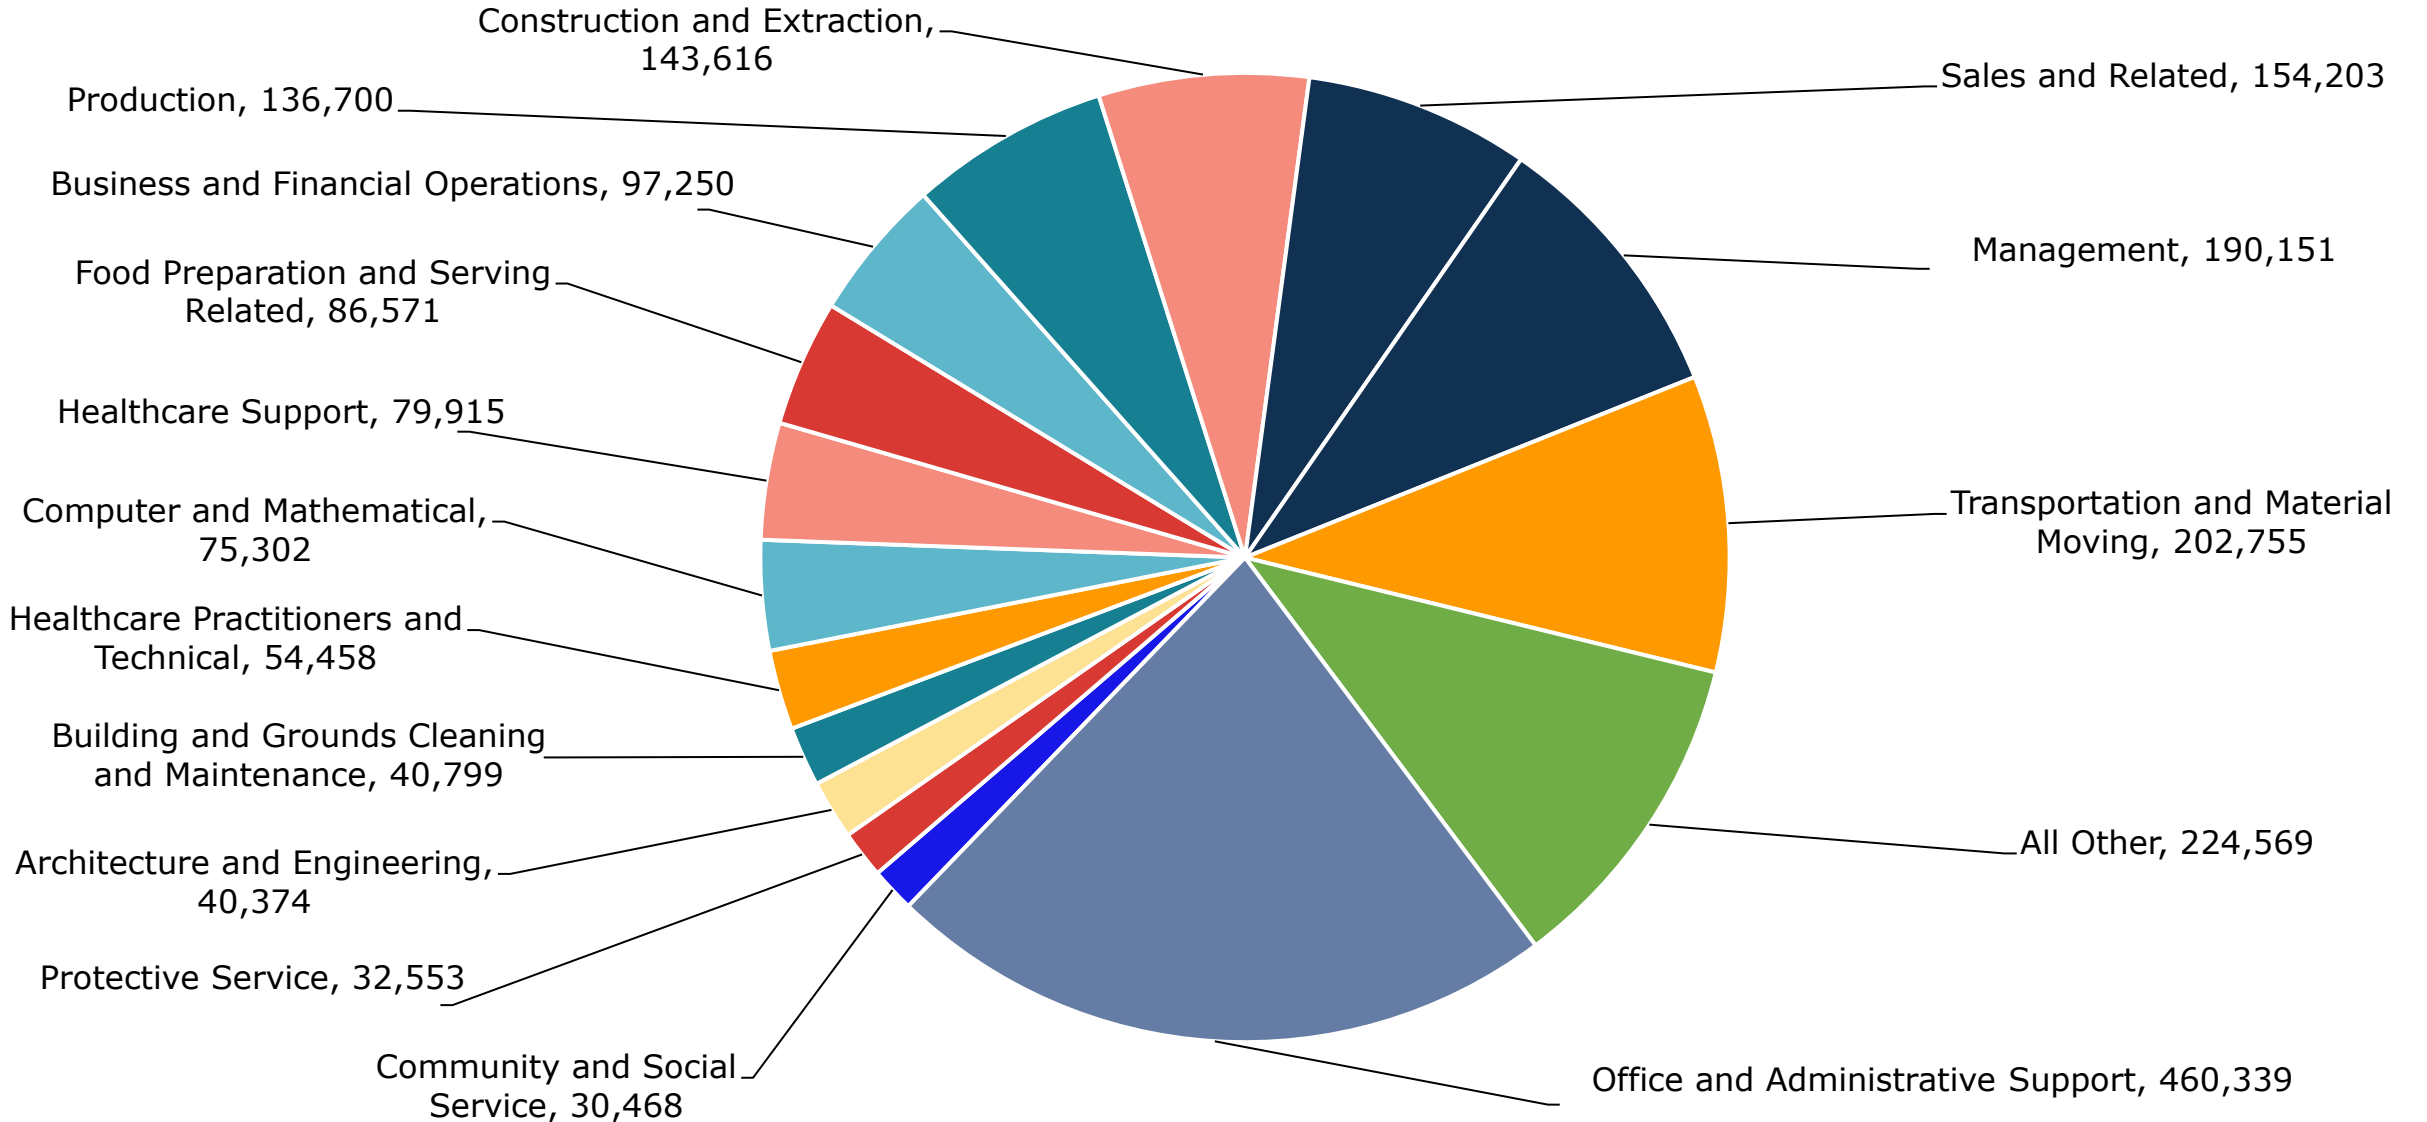

# WorkInTexas.com Job Seeker Supply

## All Job Seekers – Statewide

As of July 3, 2024

2,050,023 Total Job Seekers