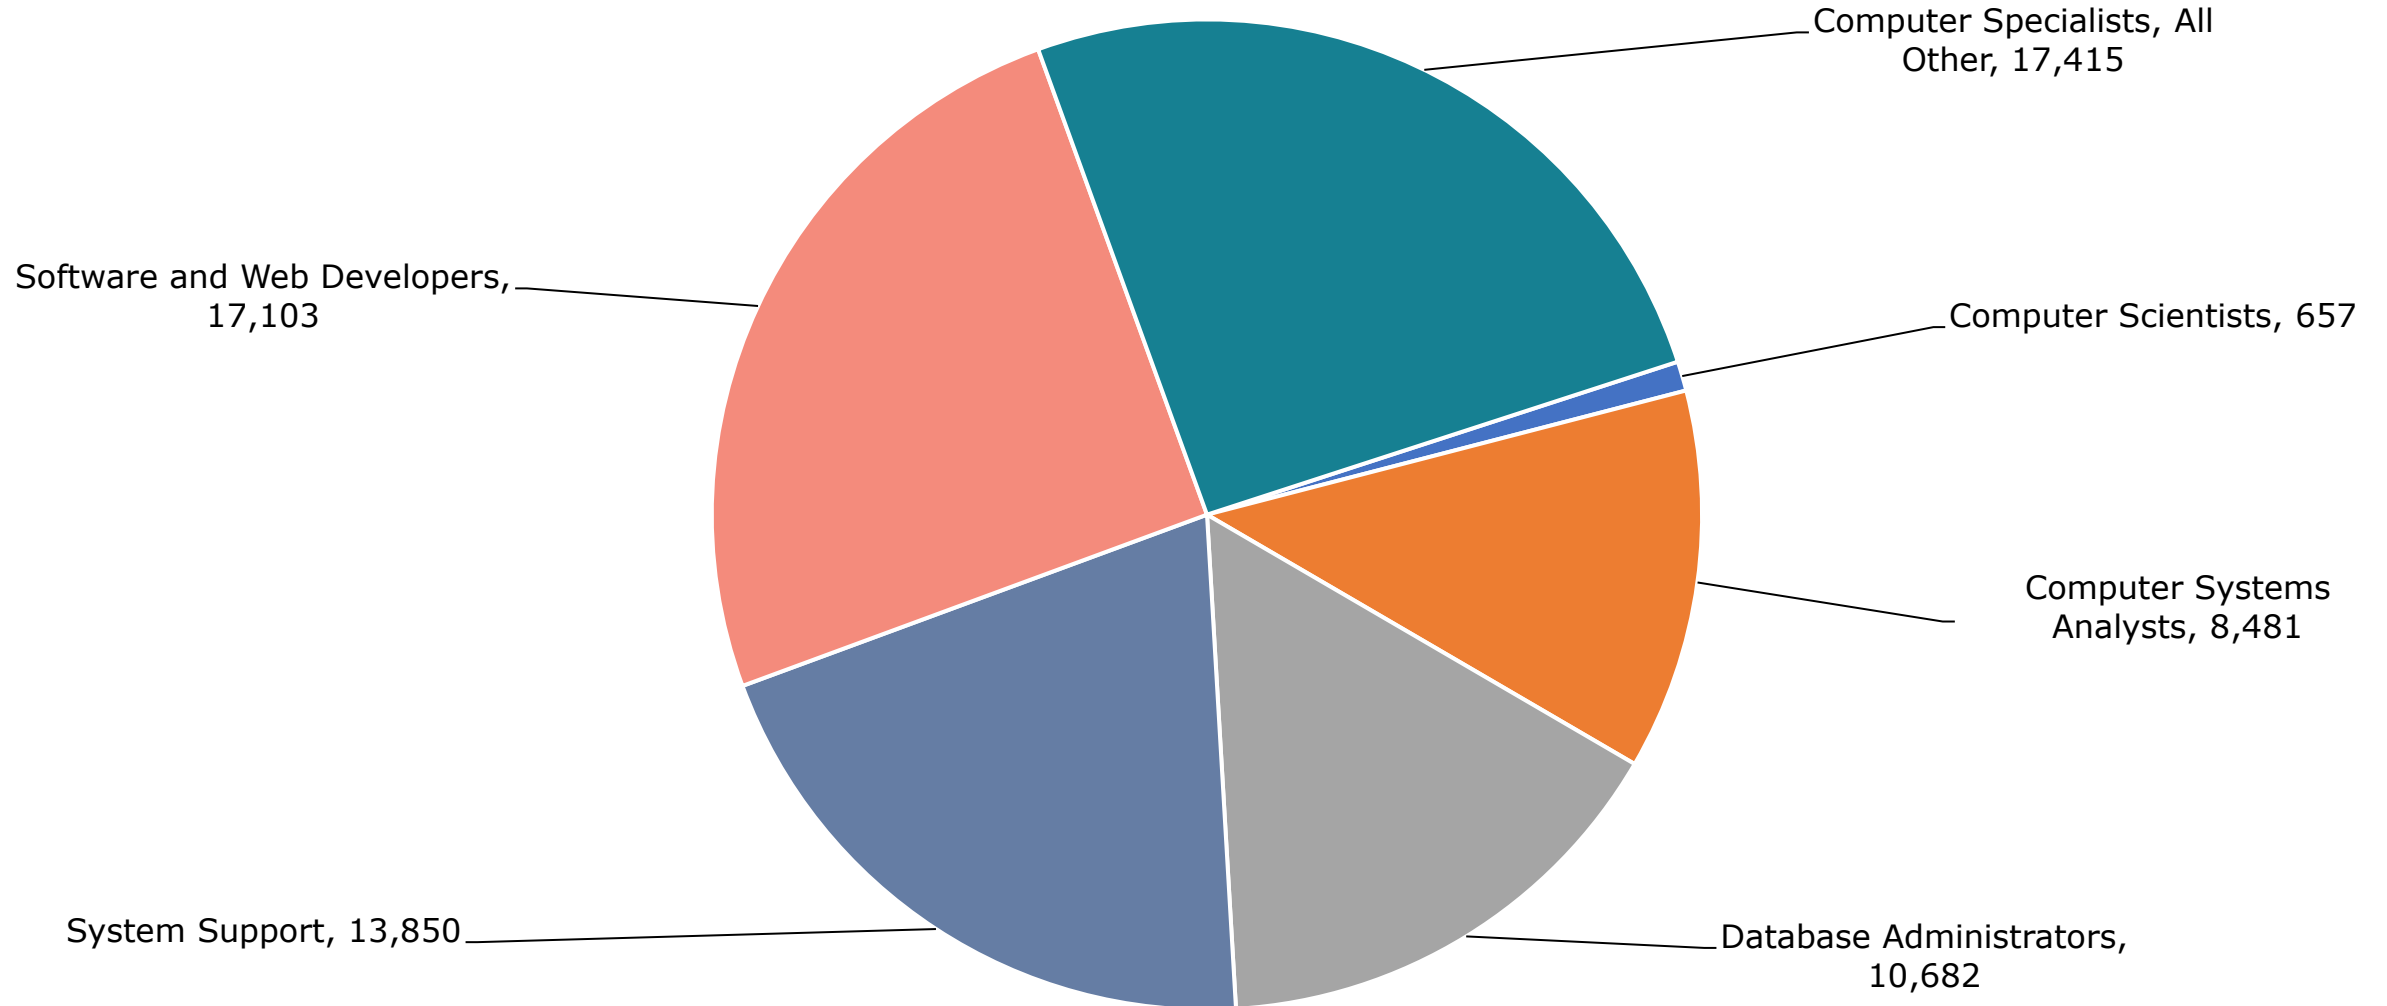

## All Job Seekers – Statewide

As of July 3, 2024

2,050,023 Total Job Seekers

# WorkInTexas.com Job Seeker Supply Science & Engineering – Statewide As of July 3, 2024

22,421 Total Job Seekers

# WorkInTexas.com Job Seeker Supply Information Technology – Statewide

As of July 3, 2024

68,188 Total Job Seekers

## Manufacturing – Statewide

As of July 3, 2024

126,450 Total Job Seekers